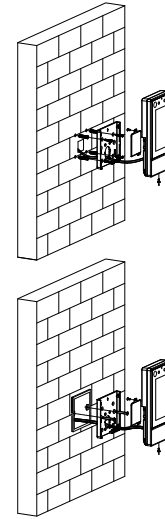

DHI-ASI6213S-D

User

User (Card) Type	Normal user; VIP users; patrol users; guest user; blocklist user; other user; custom user 1; custom user 2

Capacity

User Capacity	6,000
Face Image Capacity	6,000
Card Capacity	10,000
Password Capacity	6,000
Record Capacity	300,000

Port

RS-485	1
Wiegand	1
USB	1
Network Port	1 × RJ-45 10/100 Mbps self-adaptive Ethernet port
Alarm Input	1
Alarm Output	1
Alarm Linkage	Yes
Exit Button	1
Door Status Detection	1
Lock Control	1

Alarm

Anti-pass Back	Yes
Tamper Alarm	Yes
Duress Alarm	Yes
Door Sensor Timeout	Yes
Intrusion	Yes
Illegal Card Exceeding Threshold	Yes

General

Power Adapter	Included
Power Supply	12 VDC, 1.5 A
Protection	IP65
Power Consumption	≤12 W
Product Dimensions	180.1 mm × 90.1 mm × 27.0 mm (7.09" × 3.55" × 1.06") (L × W × H)
Packaging Dimensions	268 mm × 136 mm × 78 mm (10.55" × 5.35" × 3.07") (L × W × H, in an inner carton) 590 mm × 432 mm × 302 mm (23.23" × 17.01" × 11.89") (L × W × H, protection box)
Operating Temperature	-30 °C to +60 °C (-22 °F to +140 °F)
Operating Humidity	0%–90% (RH), non-condensing

Operating Altitude	0 m–1,300 m (0 ft–4265.09 ft)
Operating Environment	Outdoor; Indoor
Gross Weight	0.70 kg (1.54 lb)
Accessory	Wall mount bracket (included)
Installation	Turnstile mount; 86 case mount; wall mount; surface mount

Installation