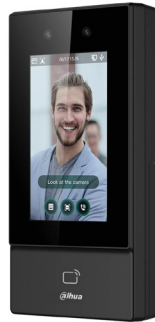

# DHI-ASI6213S-D

## Face Recognition Access Controller

- 4.3 inch glass touch screen with a resolution of 272 × 480.
- 2-MP wide-angle dual-lens camera with IR illumination and DWDR.
- Multiple unlock methods including face, ID card and password.
- Supports 6,000 users, 6,000 faces, 6,000 passwords, 10,000 cards, 50 administrators, and 300,000 records.
- Recognizes faces 0.3 m to 1.5 m away (0.98 ft-4.92 ft); face recognition accuracy rate of 99.9% and the 1:N comparison time is 0.2 s per person.
- Supports improved security and to protect against the device being forcefully opened, security module expansion is supported.
- Features face mask detection and safety helmet detection.
- Manages attendance and exports attendance records.
- Supports visitor QR code and doorbell function.
- Supports making video calls and using the app to receive alarm notifications, remotely unlock doors and to perform other tasks.
- TCP/IP connection.
- IP65 rated.

#### Basic

Product Type	Standalone
Display Screen	4.3" LCD
Screen Type	Capacitive Touchscreen
Screen Resolution	272 (H) × 480 (V)
Camera	2-MP CMOS HD dual-lens camera
WDR	DWDR
Light Compensation	Auto IR
Voice Prompt	Yes
Buzzer	Yes
Casing Material	PC+GF