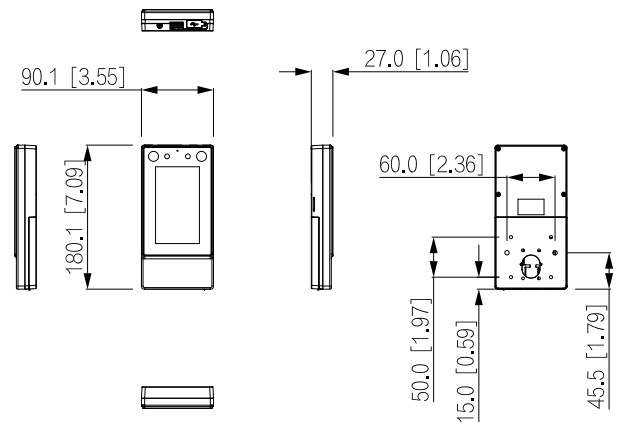

## General

Power Adapter	Included
Power Supply	12 VDC, 1.5 A
Protection	IP65
Power Consumption	≤12 W
Product Dimensions	180.1 mm × 90.1 mm × 27.0 mm (7.09" × 3.55" × 1.06") (L × W × H)
Packaging Dimensions	268 mm × 136 mm × 78 mm (10.55" × 5.35" × 3.07") (L × W × H, in an inner carton) 590 mm × 432 mm × 302 mm (23.23" × 17.01" × 11.89") (L × W × H, protection box)
Operating Temperature	-30 °C to +60 °C (-22 °F to +140 °F)
Operating Humidity	0%–90% (RH), non-condensing

Operating Altitude	0 m–1,300 m (0 ft–4265.09 ft)
Operating Environment	Outdoor; Indoor
Gross Weight	0.70 kg (1.54 lb)
Accessory	Wall mount bracket (included)
Installation	Turnstile mount; 86 case mount; wall mount; surface mount

## Dimensions (mm[inch])

Application